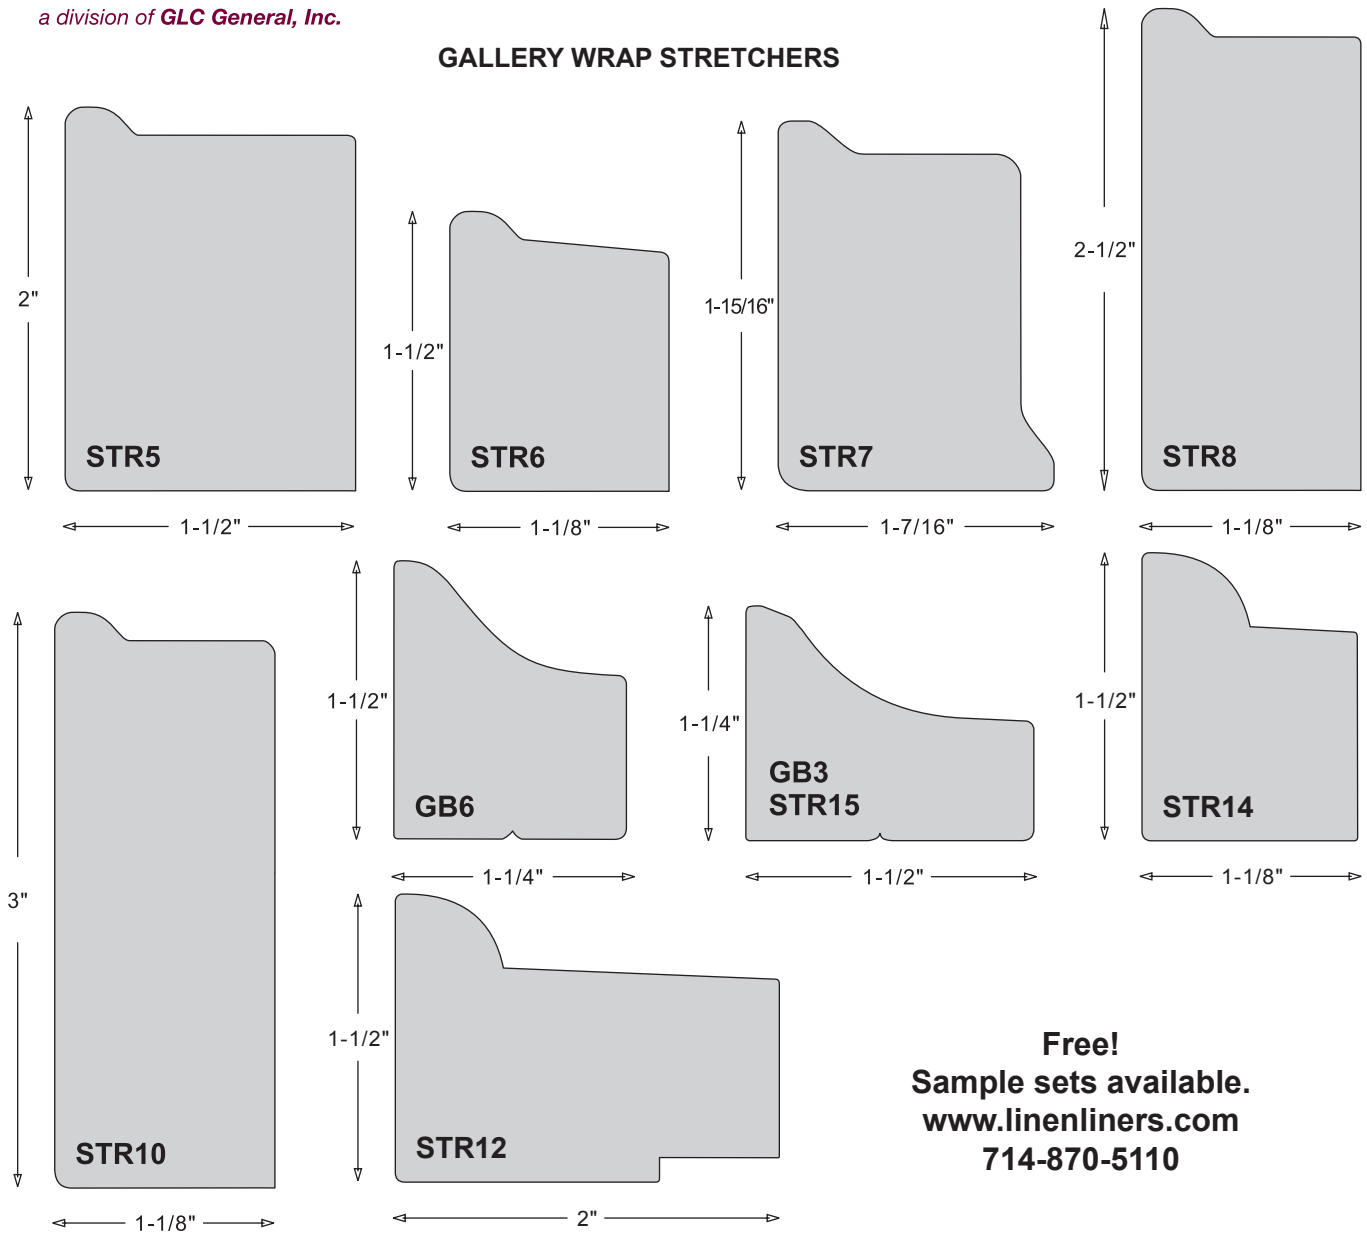

New!
Order 5 boxes in any combination
and receive the 5 box price!
Minimum Order 2 lengths or 20 ft.
Lengths are occasionally 9 ft.

ITEM #	HEIGHT x WIDTH	BOX QTY	BOX WT	LENGTH	1-4 BOXES	5+ BOXES
STR1	7/16 x 1 1/4	700'	73 LB.	\$1.18 / ft.	71¢ / ft.	45¢ / ft.
STR2	5/8 x 1 5/8	640'	125 LB.	\$1.39 / ft.	84¢ / ft.	53¢ / ft.
STR3	1 x 2 1/4	320'	145 LB.	\$2.39 / ft.	\$1.43 / ft.	91¢ / ft.
STR4	5/8 x 2	560'	130 LB.	\$1.61 / ft.	97¢ / ft.	62¢ / ft.
SB3	3/4 x 1 1/2	600'	135 LB.	\$1.61 / ft.	97¢ / ft.	62¢ / ft.
STR9	1 x 1 1/8	600'	120 LB.	\$1.52 / ft.	91¢ / ft.	58¢ / ft.
STR11	1 1/8 x 3	240'	135 LB.	\$3.12 / ft.	\$1.87 / ft.	\$1.19 / ft.

BRACER BARS

Order by phone, fax or email.

1-800-742-2876

Fax 714-870-6585

info@linenliners.com

www.linenliners.com

ITEM #	HEIGHT x WIDTH	BOX QTY	BOX WT	LENGTH	1-4 BOXES	5+ BOXES
BBR1	1/2 x 1 7/16	500'	75 LB.	95¢ / ft.	57¢ / ft.	36¢ / ft.
BBR2	3/4 x 1 7/16	300'	75 LB.	\$1.26 / ft.	75¢ / ft.	48¢ / ft.

a division of GLC General, Inc.

GALLERY WRAP STRETCHERS

Free!
Sample sets available.
www.linenliners.com
714-870-5110

ITEM #	HEIGHT x WIDTH	BOX QTY	BOX WT	LENGTH	1-4 BOXES	5+ BOXES
STR5	2 x 1 1/2	200'	125 LB.	\$2.57 / ft.	\$1.54 / ft.	98¢ / ft.
STR6	1 1/2 x 1 1/8	420'	135 LB.	\$1.70 / ft.	\$1.02 / ft.	65¢ / ft.
STR7	2 x 1 1/2	240'	120 LB.	\$2.57 / ft.	\$1.54 / ft.	98¢ / ft.
STR8	2 1/2 x 1 1/8	240'	125 LB.	\$2.57 / ft.	\$1.54 / ft.	98¢ / ft.
STR10	3 x 1 1/8	210'	125 LB.	\$3.12 / ft.	\$1.87 / ft.	\$1.19 / ft.
STR12	1 1/2 x 2	240'	135 LB.	\$2.57 / ft.	\$1.54 / ft.	98¢ / ft.
STR14	1 1/2 x 1 1/8	420'	135 LB.	\$1.70 / ft.	\$1.02 / ft.	65¢ / ft.
STR15	1 1/4 x 1 1/2	420'	135 LB.	\$1.72 / ft.	\$1.03 / ft.	66¢ / ft.
GB6	1 1/2 x 1 1/4	420'	135 LB.	\$1.72 / ft.	\$1.03 / ft.	66¢ / ft.