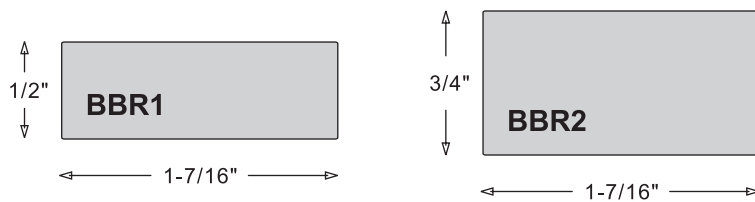

New!
Order 5 boxes in any combination
and receive the 5 box price!
Minimum Order 2 lengths or 20 ft.
Lengths are occasionally 9 ft.

ITEM #	HEIGHT x WIDTH	BOX QTY	BOX WT	LENGTH	1-4 BOXES	5+ BOXES
STR1	7/16 x 1 1/4	700'	73 LB.	\$1.18 / ft.	71¢ / ft.	45¢ / ft.
STR2	5/8 x 1 5/8	640'	125 LB.	\$1.39 / ft.	84¢ / ft.	53¢ / ft.
STR3	1 x 2 1/4	320'	145 LB.	\$2.39 / ft.	\$1.43 / ft.	91¢ / ft.
STR4	5/8 x 2	560'	130 LB.	\$1.61 / ft.	97¢ / ft.	62¢ / ft.
SB3	3/4 x 1 1/2	600'	135 LB.	\$1.61 / ft.	97¢ / ft.	62¢ / ft.
STR9	1 x 1 1/8	600'	120 LB.	\$1.52 / ft.	91¢ / ft.	58¢ / ft.
STR11	1 1/8 x 3	240'	135 LB.	\$3.12 / ft.	\$1.87 / ft.	\$1.19 / ft.

BRACER BARS

Order by phone, fax or email.

1-800-742-2876

Fax 714-870-6585

info@linenliners.com

www.linenliners.com

ITEM #	HEIGHT x WIDTH	BOX QTY	BOX WT	LENGTH	1-4 BOXES	5+ BOXES
BBR1	1/2 x 1 7/16	500'	75 LB.	95¢ / ft.	57¢ / ft.	36¢ / ft.
BBR2	3/4 x 1 7/16	300'	75 LB.	\$1.26 / ft.	75¢ / ft.	48¢ / ft.

a division of GLC General, Inc.

GALLERY WRAP STRETCHERS

Free!
Sample sets available.
www.linenliners.com
714-870-5110

ITEM #	HEIGHT x WIDTH	BOX QTY	BOX WT	LENGTH	1-4 BOXES	5+ BOXES
STR5	2 x 1 1/2	200'	125 LB.	\$2.57 / ft.	\$1.54 / ft.	98¢ / ft.
STR6	1 1/2 x 1 1/8	420'	135 LB.	\$1.70 / ft.	\$1.02 / ft.	65¢ / ft.
STR7	2 x 1 1/2	240'	120 LB.	\$2.57 / ft.	\$1.54 / ft.	98¢ / ft.
STR8	2 1/2 x 1 1/8	240'	125 LB.	\$2.57 / ft.	\$1.54 / ft.	98¢ / ft.
STR10	3 x 1 1/8	210'	125 LB.	\$3.12 / ft.	\$1.87 / ft.	\$1.19 / ft.
STR12	1 1/2 x 2	240'	135 LB.	\$2.57 / ft.	\$1.54 / ft.	98¢ / ft.
STR14	1 1/2 x 1 1/8	420'	135 LB.	\$1.70 / ft.	\$1.02 / ft.	65¢ / ft.
STR15	1 1/4 x 1 1/2	420'	135 LB.	\$1.72 / ft.	\$1.03 / ft.	66¢ / ft.
GB6	1 1/2 x 1 1/4	420'	135 LB.	\$1.72 / ft.	\$1.03 / ft.	66¢ / ft.